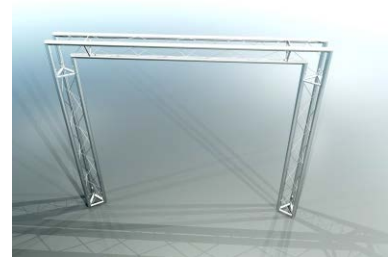

shelves

dimensions

**white, metal, for catalogs,
length 100 cm**

**wooden display shelf,
length 100 cm**

frieze

**lockable cabinet with
sliding door 50 x 100 x 70 cm**

coat hanger

perforated ceiling panel