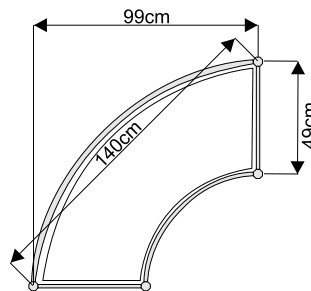

Exhibition counter with a shelf – height 100 cm

counter 100 x 50 cm front

counter 100 x 50 cm back

counter 50 x 50 cm

dimensions

front

side

top view

arched counter 153 x 50 cm front

arched counter
153 x 50 cm back

triangular counter 153 x 50 cm

dimensions

front

top view

top view

Podium, height ranging from 20 cm to 110 cm

podium 100 x 100 x 50 cm dimensions

front

podium 50 x 50 x 50 cm

front

triangular podium 100 x 100 x 50 cm

top view

wall panel

white 226 x 97 cm

plexiglass

openwork 226 x 97 cm

dimensions

Glass showcase with two shelves – height 240 cm

showcase 100 x 50 cm

dimensions

showcase 50 x 50 cm

arched plexiglass showcase