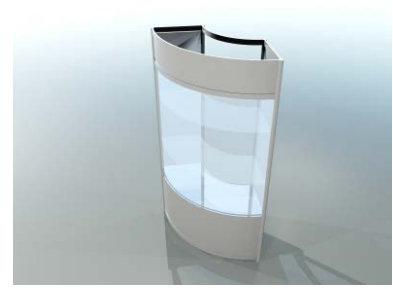

arched counter 153 x 50 cm front

arched counter
153 x 50 cm back

triangular counter 153 x 50 cm

dimensions

front

top view

top view

Podium, height ranging from 20 cm to 110 cm

plexiglass

openwork 226 x 97 cm

dimensions

Glass showcase with two shelves – height 240 cm

showcase 100 x 50 cm

dimensions

showcase 50 x 50 cm

arched plexiglass showcase

151 x 50 cm

glass counter – height 100 cm

counter 100 x 50 cm

dimensions

counter 50 x 50 cm

arched counter

151 x 50 cm

Rack with 3 shelves – height 240 cm

shelves

dimensions

**white, metal, for catalogs,
length 100 cm**

**wooden display shelf,
length 100 cm**

frieze

**lockable cabinet with
sliding door 50 x 100 x 70 cm**

coat hanger

perforated ceiling panel