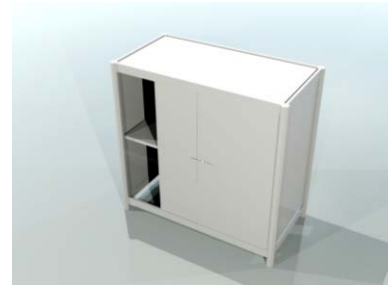

plexiglass

openwork 226 x 97 cm

dimensions

Glass showcase with two shelves – height 240 cm

showcase 100 x 50 cm

dimensions

showcase 50 x 50 cm

arched plexiglass showcase

151 x 50 cm

glass counter – height 100 cm

counter 100 x 50 cm

dimensions

counter 50 x 50 cm

arched counter

151 x 50 cm

Rack with 3 shelves – height 240 cm

shelves

dimensions

**white, metal, for catalogs,
length 100 cm**

**wooden display shelf,
length 100 cm**

frieze

**lockable cabinet with
sliding door 50 x 100 x 70 cm**

coat hanger

perforated ceiling panel