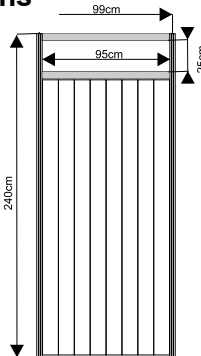

plexiglass

openwork 226 x 97 cm

dimensions

Glass showcase with two shelves – height 240 cm

showcase 100 x 50 cm

dimensions

showcase 50 x 50 cm

arched plexiglass showcase

151 x 50 cm

glass counter – height 100 cm

counter 100 x 50 cm

dimensions

counter 50 x 50 cm

arched counter

151 x 50 cm

Rack with 3 shelves – height 240 cm

rack 100 x 50 cm

rack 50 x 50 cm

dimensions

door

folding

ordinary

curtain

dimensions

shelves

dimensions

**white, metal, for catalogs,
length 100 cm**

**wooden display shelf,
length 100 cm**

frieze

**lockable cabinet with
sliding door 50 x 100 x 70 cm**

coat hanger

perforated ceiling panel