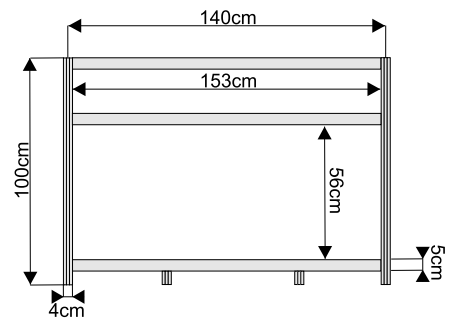

plexiglass

openwork 226 x 97 cm

dimensions

Glass showcase with two shelves – height 240 cm

showcase 100 x 50 cm

dimensions

showcase 50 x 50 cm

arched plexiglass showcase

151 x 50 cm

glass counter – height 100 cm

counter 100 x 50 cm

dimensions

counter 50 x 50 cm

arched counter

151 x 50 cm

Rack with 3 shelves – height 240 cm

rack 100 x 50 cm

rack 50 x 50 cm

dimensions

door

folding

ordinary

curtain

dimensions

shelves

dimensions

**white, metal, for catalogs,
length 100 cm**

**wooden display shelf,
length 100 cm**

frieze

**lockable cabinet with
sliding door 50 x 100 x 70 cm**

coat hanger

perforated ceiling panel