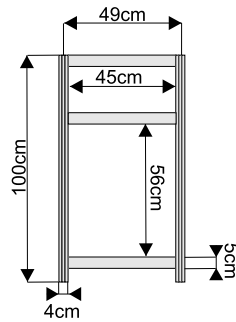

arched counter 153 x 50 cm front

arched counter
153 x 50 cm back

triangular counter 153 x 50 cm

dimensions

front

top view

top view

Podium, height ranging from 20 cm to 110 cm

plexiglass

openwork 226 x 97 cm

dimensions

Glass showcase with two shelves – height 240 cm

showcase 100 x 50 cm

dimensions

showcase 50 x 50 cm

arched plexiglass showcase

151 x 50 cm

glass counter – height 100 cm

counter 100 x 50 cm

dimensions

counter 50 x 50 cm

arched counter

151 x 50 cm

Rack with 3 shelves – height 240 cm

shelves

dimensions

**white, metal, for catalogs,
length 100 cm**

**wooden display shelf,
length 100 cm**

frieze

**lockable cabinet with
sliding door 50 x 100 x 70 cm**

coat hanger

perforated ceiling panel