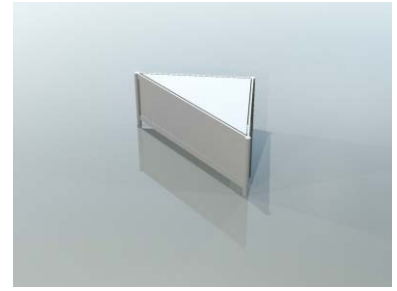

Exhibition counter with a shelf – height 100 cm

counter 100 x 50 cm front

counter 100 x 50 cm back

counter 50 x 50 cm

dimensions

front

side

top view

arched counter 153 x 50 cm front

arched counter
153 x 50 cm back

triangular counter 153 x 50 cm

dimensions

front

top view

top view

Podium, height ranging from 20 cm to 110 cm

podium 100 x 100 x 50 cm dimensions

front

podium 50 x 50 x 50 cm

front

triangular podium 100 x 100 x 50 cm

top view

wall panel

white 226 x 97 cm

plexiglass

openwork 226 x 97 cm

dimensions

Glass showcase with two shelves – height 240 cm

showcase 100 x 50 cm

dimensions

showcase 50 x 50 cm

arched plexiglass showcase