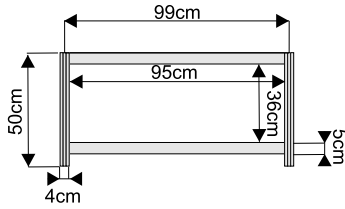

Exhibition counter with a shelf – height 100 cm

counter 100 x 50 cm front

counter 100 x 50 cm back

counter 50 x 50 cm

dimensions

front

side

top view

arched counter 153 x 50 cm front

arched counter
153 x 50 cm back

triangular counter 153 x 50 cm

dimensions

front

top view

top view

Podium, height ranging from 20 cm to 110 cm

podium 100 x 100 x 50 cm dimensions

front

podium 50 x 50 x 50 cm

front

triangular podium 100 x 100 x 50 cm

top view

wall panel

white 226 x 97 cm

plexiglass

openwork 226 x 97 cm

dimensions

Glass showcase with two shelves – height 240 cm

showcase 100 x 50 cm

dimensions

showcase 50 x 50 cm

arched plexiglass showcase