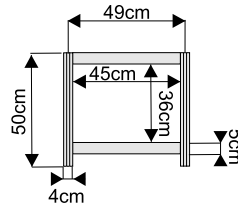

Exhibition counter with a shelf – height 100 cm

counter 100 x 50 cm front

counter 100 x 50 cm back

counter 50 x 50 cm

dimensions

front

side

top view

arched counter 153 x 50 cm front

arched counter
153 x 50 cm back

triangular counter 153 x 50 cm

dimensions

front

top view

top view

Podium, height ranging from 20 cm to 110 cm

podium 100 x 100 x 50 cm dimensions

front

podium 50 x 50 x 50 cm

front

triangular podium 100 x 100 x 50 cm

top view

wall panel

white 226 x 97 cm

plexiglass

openwork 226 x 97 cm

dimensions

Glass showcase with two shelves – height 240 cm

showcase 100 x 50 cm

dimensions

showcase 50 x 50 cm

arched plexiglass showcase