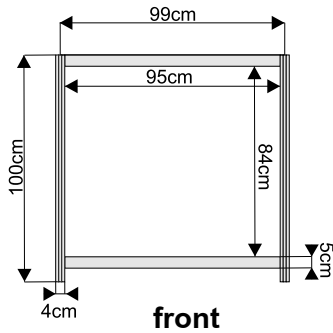

Exhibition counter with a shelf – height 100 cm

counter 100 x 50 cm front

counter 100 x 50 cm back

counter 50 x 50 cm

dimensions

front

side

top view

arched counter 153 x 50 cm front

arched counter
153 x 50 cm back

triangular counter 153 x 50 cm

dimensions

front

top view

top view

Podium, height ranging from 20 cm to 110 cm

podium 100 x 100 x 50 cm dimensions

front

podium 50 x 50 x 50 cm

front

triangular podium 100 x 100 x 50 cm

top view

wall panel

white 226 x 97 cm

plexiglass

openwork 226 x 97 cm

dimensions

Glass showcase with two shelves – height 240 cm

showcase 100 x 50 cm

dimensions

showcase 50 x 50 cm

arched plexiglass showcase