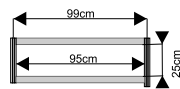

plexiglass

openwork 226 x 97 cm

dimensions

Glass showcase with two shelves – height 240 cm

showcase 100 x 50 cm

dimensions

showcase 50 x 50 cm

arched plexiglass showcase

151 x 50 cm

glass counter – height 100 cm

counter 100 x 50 cm

dimensions

counter 50 x 50 cm

arched counter

151 x 50 cm

Rack with 3 shelves – height 240 cm

shelves

dimensions

**white, metal, for catalogs,
length 100 cm**

**wooden display shelf,
length 100 cm**

frieze

**lockable cabinet with
sliding door 50 x 100 x 70 cm**

coat hanger

perforated ceiling panel

tristar (page 8)

spotlight

socket 230V

carpet

furniture

table with a glass top

table with a beech top
Ø70 x 70 cm

rectangular table
160 x 70 x 70 cm