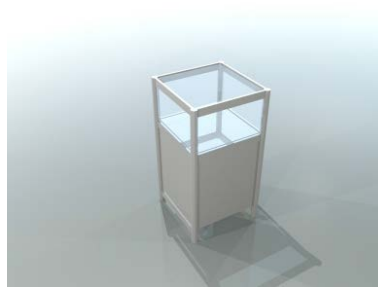

plexiglass

openwork 226 x 97 cm

dimensions

Glass showcase with two shelves – height 240 cm

showcase 100 x 50 cm

dimensions

showcase 50 x 50 cm

arched plexiglass showcase

151 x 50 cm

glass counter – height 100 cm

counter 100 x 50 cm

dimensions

counter 50 x 50 cm

arched counter

151 x 50 cm

Rack with 3 shelves – height 240 cm

rack 100 x 50 cm

rack 50 x 50 cm

dimensions

door

folding

ordinary

curtain

dimensions

shelves

dimensions

**white, metal, for catalogs,
length 100 cm**

**wooden display shelf,
length 100 cm**

frieze

**lockable cabinet with
sliding door 50 x 100 x 70 cm**

coat hanger

perforated ceiling panel