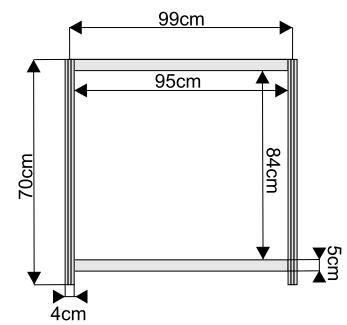

plexiglass

openwork 226 x 97 cm

dimensions

Glass showcase with two shelves – height 240 cm

showcase 100 x 50 cm

dimensions

showcase 50 x 50 cm

arched plexiglass showcase

151 x 50 cm

glass counter – height 100 cm

counter 100 x 50 cm

dimensions

counter 50 x 50 cm

arched counter

151 x 50 cm

Rack with 3 shelves – height 240 cm

shelves

dimensions

**white, metal, for catalogs,
length 100 cm**

**wooden display shelf,
length 100 cm**

frieze

**lockable cabinet with
sliding door 50 x 100 x 70 cm**

coat hanger

perforated ceiling panel

table with a beech top
70 x 70 x 70 cm

bar table, hight 110 cm

bar table, hight 110 cm

upholstered chair

folding chair

bar stool