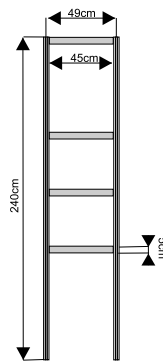

dimensions