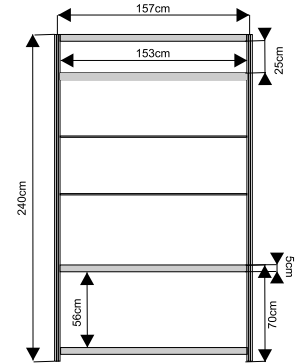

podium 100 x 100 x 50 cm dimensions

front

podium 50 x 50 x 50 cm

front

triangular podium 100 x 100 x 50 cm

top view

wall panel

white 226 x 97 cm

plexiglass

openwork 226 x 97 cm

dimensions

Glass showcase with two shelves – height 240 cm

showcase 100 x 50 cm

dimensions

showcase 50 x 50 cm

arched plexiglass showcase

151 x 50 cm

glass counter – height 100 cm

counter 100 x 50 cm

dimensions

counter 50 x 50 cm

arched counter

151 x 50 cm

Rack with 3 shelves – height 240 cm

shelves

dimensions

**white, metal, for catalogs,
length 100 cm**

**wooden display shelf,
length 100 cm**

frieze

**lockable cabinet with
sliding door 50 x 100 x 70 cm**

coat hanger

perforated ceiling panel