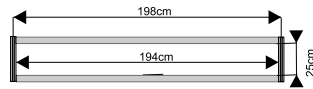

plexiglass

openwork 226 x 97 cm

dimensions

Glass showcase with two shelves – height 240 cm

showcase 100 x 50 cm

dimensions

showcase 50 x 50 cm

arched plexiglass showcase

151 x 50 cm

glass counter – height 100 cm

counter 100 x 50 cm

dimensions

counter 50 x 50 cm

arched counter

151 x 50 cm

Rack with 3 shelves – height 240 cm

shelves

dimensions

**white, metal, for catalogs,
length 100 cm**

**wooden display shelf,
length 100 cm**

frieze

**lockable cabinet with
sliding door 50 x 100 x 70 cm**

coat hanger

perforated ceiling panel

tristar (page 8)

spotlight

socket 230V

carpet

furniture

table with a glass top

table with a beech top
Ø70 x 70 cm

rectangular table
160 x 70 x 70 cm