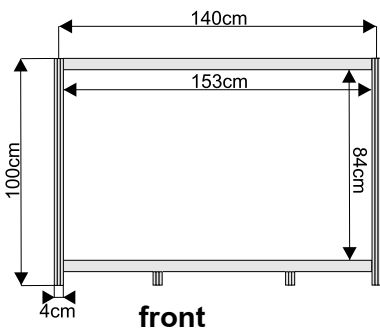

Exhibition counter with a shelf – height 100 cm

counter 100 x 50 cm front

counter 100 x 50 cm back

counter 50 x 50 cm

dimensions

front

side

top view

arched counter 153 x 50 cm front

arched counter
153 x 50 cm back

triangular counter 153 x 50 cm

dimensions

front

top view

top view

Podium, height ranging from 20 cm to 110 cm

podium 100 x 100 x 50 cm dimensions

front

podium 50 x 50 x 50 cm

front

triangular podium 100 x 100 x 50 cm

top view

wall panel

white 226 x 97 cm

plexiglass

openwork 226 x 97 cm

dimensions

Glass showcase with two shelves – height 240 cm

showcase 100 x 50 cm

dimensions

showcase 50 x 50 cm

arched plexiglass showcase