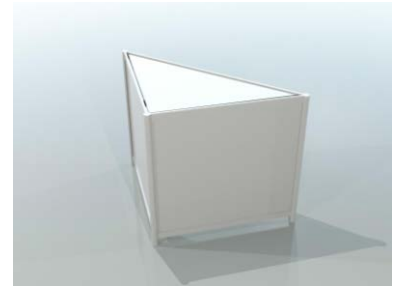

Exhibition counter with a shelf – height 100 cm

counter 100 x 50 cm front

counter 100 x 50 cm back

counter 50 x 50 cm

dimensions

front

side

top view

arched counter 153 x 50 cm front

arched counter
153 x 50 cm back

triangular counter 153 x 50 cm

dimensions

front

top view

top view

Podium, height ranging from 20 cm to 110 cm

podium 100 x 100 x 50 cm dimensions

front

podium 50 x 50 x 50 cm

front

triangular podium 100 x 100 x 50 cm

top view

wall panel

white 226 x 97 cm

plexiglass

openwork 226 x 97 cm

dimensions

Glass showcase with two shelves – height 240 cm

showcase 100 x 50 cm

dimensions

showcase 50 x 50 cm

arched plexiglass showcase