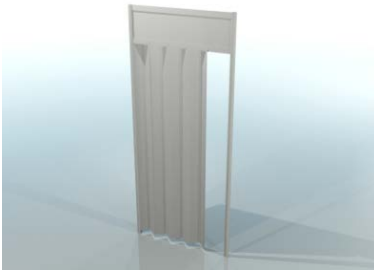

plexiglass

openwork 226 x 97 cm

dimensions

Glass showcase with two shelves – height 240 cm

showcase 100 x 50 cm

dimensions

showcase 50 x 50 cm

arched plexiglass showcase

151 x 50 cm

glass counter – height 100 cm

counter 100 x 50 cm

dimensions

counter 50 x 50 cm

arched counter

151 x 50 cm

Rack with 3 shelves – height 240 cm

rack 100 x 50 cm

rack 50 x 50 cm

dimensions

door

folding

ordinary

curtain

dimensions

shelves

dimensions

**white, metal, for catalogs,
length 100 cm**

**wooden display shelf,
length 100 cm**

frieze

**lockable cabinet with
sliding door 50 x 100 x 70 cm**

coat hanger

perforated ceiling panel