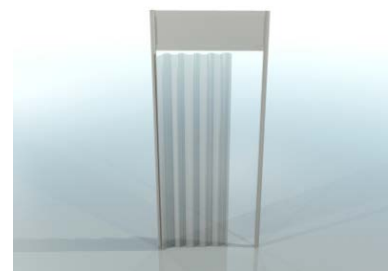

plexiglass

openwork 226 x 97 cm

dimensions

Glass showcase with two shelves – height 240 cm

showcase 100 x 50 cm

dimensions

showcase 50 x 50 cm

arched plexiglass showcase

151 x 50 cm

glass counter – height 100 cm

counter 100 x 50 cm

dimensions

counter 50 x 50 cm

arched counter

151 x 50 cm

Rack with 3 shelves – height 240 cm

rack 100 x 50 cm

rack 50 x 50 cm

dimensions

door

folding

ordinary

curtain

dimensions

shelves

dimensions

**white, metal, for catalogs,
length 100 cm**

**wooden display shelf,
length 100 cm**

frieze

**lockable cabinet with
sliding door 50 x 100 x 70 cm**

coat hanger

perforated ceiling panel