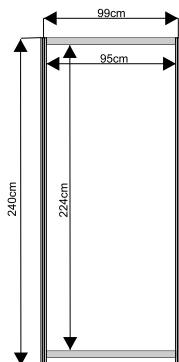

arched counter 153 x 50 cm front

arched counter
153 x 50 cm back

triangular counter 153 x 50 cm

dimensions

front

top view

top view

Podium, height ranging from 20 cm to 110 cm

podium 100 x 100 x 50 cm dimensions

front

podium 50 x 50 x 50 cm

front

triangular podium 100 x 100 x 50 cm

top view

wall panel

white 226 x 97 cm

plexiglass

openwork 226 x 97 cm

dimensions

Glass showcase with two shelves – height 240 cm

showcase 100 x 50 cm

dimensions

showcase 50 x 50 cm

arched plexiglass showcase

151 x 50 cm

glass counter – height 100 cm

counter 100 x 50 cm

dimensions

counter 50 x 50 cm

arched counter

151 x 50 cm

Rack with 3 shelves – height 240 cm