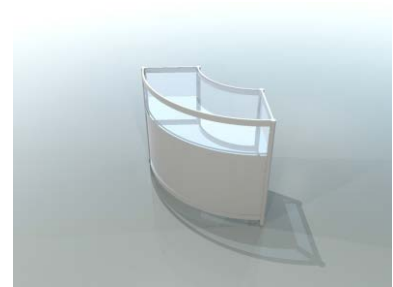

Exhibition counter with a shelf – height 100 cm

counter 100 x 50 cm front

counter 100 x 50 cm back

counter 50 x 50 cm

dimensions

front

side

top view

plexiglass

openwork 226 x 97 cm

dimensions

Glass showcase with two shelves – height 240 cm

showcase 100 x 50 cm

dimensions

showcase 50 x 50 cm

arched plexiglass showcase

151 x 50 cm

glass counter – height 100 cm

counter 100 x 50 cm

dimensions

counter 50 x 50 cm

arched counter

151 x 50 cm

Rack with 3 shelves – height 240 cm

shelves

dimensions

**white, metal, for catalogs,
length 100 cm**

**wooden display shelf,
length 100 cm**

frieze

**lockable cabinet with
sliding door 50 x 100 x 70 cm**

coat hanger

perforated ceiling panel