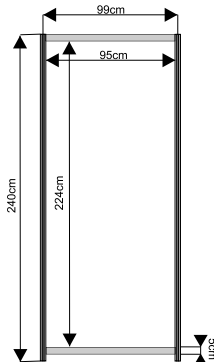

arched counter 153 x 50 cm front

arched counter
153 x 50 cm back

triangular counter 153 x 50 cm

dimensions

front

top view

top view

Podium, height ranging from 20 cm to 110 cm

podium 100 x 100 x 50 cm dimensions

front

podium 50 x 50 x 50 cm

front

triangular podium 100 x 100 x 50 cm

top view

wall panel

white 226 x 97 cm

plexiglass

openwork 226 x 97 cm

dimensions

Glass showcase with two shelves – height 240 cm

showcase 100 x 50 cm

dimensions

showcase 50 x 50 cm

arched plexiglass showcase

151 x 50 cm

glass counter – height 100 cm

counter 100 x 50 cm

dimensions

counter 50 x 50 cm

arched counter

151 x 50 cm

Rack with 3 shelves – height 240 cm