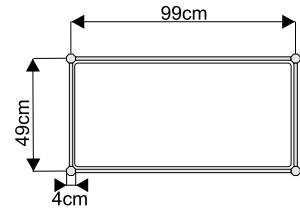

Exhibition counter with a shelf – height 100 cm

counter 100 x 50 cm front

counter 100 x 50 cm back

counter 50 x 50 cm

dimensions

front

side

top view

arched counter 153 x 50 cm front

arched counter
153 x 50 cm back

triangular counter 153 x 50 cm

dimensions

front

top view

top view

Podium, height ranging from 20 cm to 110 cm

podium 100 x 100 x 50 cm dimensions

front

podium 50 x 50 x 50 cm

front

triangular podium 100 x 100 x 50 cm

top view

wall panel

white 226 x 97 cm

plexiglass

openwork 226 x 97 cm

dimensions

Glass showcase with two shelves – height 240 cm

showcase 100 x 50 cm

dimensions

showcase 50 x 50 cm

arched plexiglass showcase