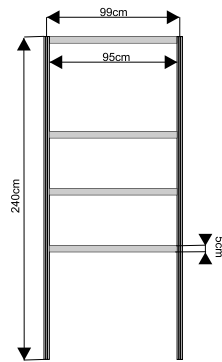

plexiglass

openwork 226 x 97 cm

dimensions

Glass showcase with two shelves – height 240 cm

showcase 100 x 50 cm

dimensions

showcase 50 x 50 cm

arched plexiglass showcase

151 x 50 cm

glass counter – height 100 cm

counter 100 x 50 cm

dimensions

counter 50 x 50 cm

arched counter

151 x 50 cm

Rack with 3 shelves – height 240 cm

rack 100 x 50 cm

rack 50 x 50 cm

dimensions

door

folding

ordinary

curtain

dimensions

shelves

dimensions

**white, metal, for catalogs,
length 100 cm**

**wooden display shelf,
length 100 cm**

frieze

**lockable cabinet with
sliding door 50 x 100 x 70 cm**

coat hanger

perforated ceiling panel