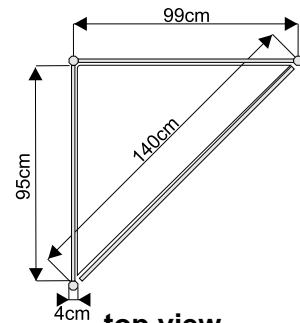

Exhibition counter with a shelf – height 100 cm

counter 100 x 50 cm front

counter 100 x 50 cm back

counter 50 x 50 cm

dimensions

front

side

top view

arched counter 153 x 50 cm front

arched counter
153 x 50 cm back

triangular counter 153 x 50 cm

dimensions

front

top view

top view

Podium, height ranging from 20 cm to 110 cm

podium 100 x 100 x 50 cm dimensions

front

podium 50 x 50 x 50 cm

front

triangular podium 100 x 100 x 50 cm

top view

wall panel

white 226 x 97 cm

plexiglass

openwork 226 x 97 cm

dimensions

Glass showcase with two shelves – height 240 cm

showcase 100 x 50 cm

dimensions

showcase 50 x 50 cm

arched plexiglass showcase