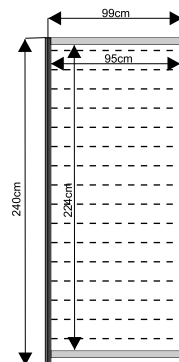

arched counter 153 x 50 cm front

arched counter
153 x 50 cm back

triangular counter 153 x 50 cm

dimensions

front

top view

top view

Podium, height ranging from 20 cm to 110 cm

podium 100 x 100 x 50 cm dimensions

front

podium 50 x 50 x 50 cm

front

triangular podium 100 x 100 x 50 cm

top view

wall panel

white 226 x 97 cm

plexiglass

openwork 226 x 97 cm

dimensions

Glass showcase with two shelves – height 240 cm

showcase 100 x 50 cm

dimensions

showcase 50 x 50 cm

arched plexiglass showcase

151 x 50 cm

glass counter – height 100 cm

counter 100 x 50 cm

dimensions

counter 50 x 50 cm

arched counter

151 x 50 cm

Rack with 3 shelves – height 240 cm