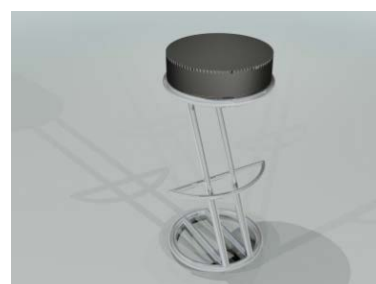

table with a beech top
70 x 70 x 70 cm

bar table, hight 110 cm

bar table, hight 110 cm

upholstered chair

folding chair

bar stool