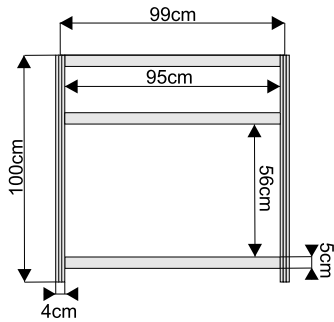

plexiglass

openwork 226 x 97 cm

dimensions

Glass showcase with two shelves – height 240 cm

showcase 100 x 50 cm

dimensions

showcase 50 x 50 cm

arched plexiglass showcase

151 x 50 cm

glass counter – height 100 cm

counter 100 x 50 cm

dimensions

counter 50 x 50 cm

arched counter

151 x 50 cm

Rack with 3 shelves – height 240 cm

rack 100 x 50 cm

rack 50 x 50 cm

dimensions

door

folding

ordinary

curtain

dimensions

shelves

dimensions

**white, metal, for catalogs,
length 100 cm**

**wooden display shelf,
length 100 cm**

frieze

**lockable cabinet with
sliding door 50 x 100 x 70 cm**

coat hanger

perforated ceiling panel