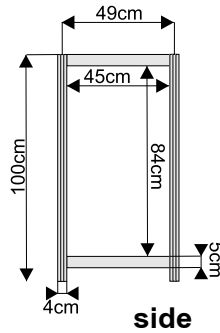

Exhibition counter with a shelf – height 100 cm

counter 100 x 50 cm front

counter 100 x 50 cm back

counter 50 x 50 cm

dimensions

front

side

top view

arched counter 153 x 50 cm front

arched counter
153 x 50 cm back

triangular counter 153 x 50 cm

dimensions

front

top view

top view

Podium, height ranging from 20 cm to 110 cm

podium 100 x 100 x 50 cm dimensions

front

podium 50 x 50 x 50 cm

front

triangular podium 100 x 100 x 50 cm

top view

wall panel

white 226 x 97 cm

plexiglass

openwork 226 x 97 cm

dimensions

Glass showcase with two shelves – height 240 cm

showcase 100 x 50 cm

dimensions

showcase 50 x 50 cm

arched plexiglass showcase