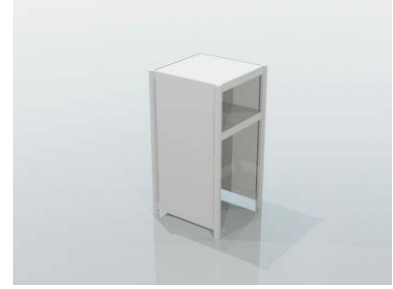

Exhibition counter with a shelf – height 100 cm

counter 100 x 50 cm front

counter 100 x 50 cm back

counter 50 x 50 cm

dimensions

front

side

top view

arched counter 153 x 50 cm front

arched counter
153 x 50 cm back

triangular counter 153 x 50 cm

dimensions

front

top view

top view

Podium, height ranging from 20 cm to 110 cm

podium 100 x 100 x 50 cm dimensions

front

podium 50 x 50 x 50 cm

front

triangular podium 100 x 100 x 50 cm

top view

wall panel

white 226 x 97 cm

plexiglass

openwork 226 x 97 cm

dimensions

Glass showcase with two shelves – height 240 cm

showcase 100 x 50 cm

dimensions

showcase 50 x 50 cm

arched plexiglass showcase