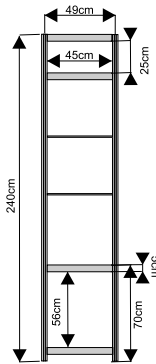

arched counter 153 x 50 cm front

arched counter
153 x 50 cm back

triangular counter 153 x 50 cm

dimensions

front

top view

top view

Podium, height ranging from 20 cm to 110 cm

plexiglass

openwork 226 x 97 cm

dimensions

Glass showcase with two shelves – height 240 cm

showcase 100 x 50 cm

dimensions

showcase 50 x 50 cm

arched plexiglass showcase

151 x 50 cm

glass counter – height 100 cm

counter 100 x 50 cm

dimensions

counter 50 x 50 cm

arched counter

151 x 50 cm

Rack with 3 shelves – height 240 cm

shelves

dimensions

**white, metal, for catalogs,
length 100 cm**

**wooden display shelf,
length 100 cm**

frieze

**lockable cabinet with
sliding door 50 x 100 x 70 cm**

coat hanger

perforated ceiling panel