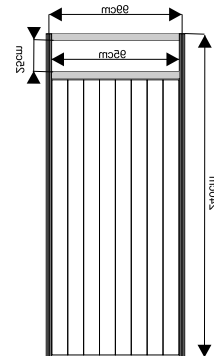

plexiglass

openwork 226 x 97 cm

dimensions

Glass showcase with two shelves – height 240 cm

showcase 100 x 50 cm

dimensions

showcase 50 x 50 cm

arched plexiglass showcase

151 x 50 cm

glass counter – height 100 cm

counter 100 x 50 cm

dimensions

counter 50 x 50 cm

arched counter

151 x 50 cm

Rack with 3 shelves – height 240 cm

rack 100 x 50 cm

rack 50 x 50 cm

dimensions

door

folding

ordinary

curtain

dimensions

shelves

dimensions

**white, metal, for catalogs,
length 100 cm**

**wooden display shelf,
length 100 cm**

frieze

**lockable cabinet with
sliding door 50 x 100 x 70 cm**

coat hanger

perforated ceiling panel