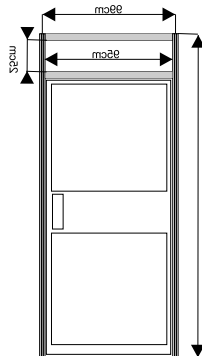

plexiglass

openwork 226 x 97 cm

dimensions

Glass showcase with two shelves – height 240 cm

showcase 100 x 50 cm

dimensions

showcase 50 x 50 cm

arched plexiglass showcase

151 x 50 cm

glass counter – height 100 cm

counter 100 x 50 cm

dimensions

counter 50 x 50 cm

arched counter

151 x 50 cm

Rack with 3 shelves – height 240 cm

rack 100 x 50 cm

rack 50 x 50 cm

dimensions

door

folding

ordinary

curtain

dimensions

shelves

dimensions

**white, metal, for catalogs,
length 100 cm**

**wooden display shelf,
length 100 cm**

frieze

**lockable cabinet with
sliding door 50 x 100 x 70 cm**

coat hanger

perforated ceiling panel