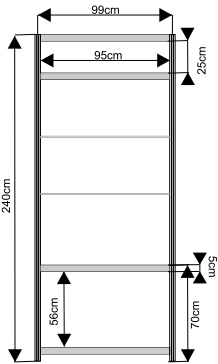

podium 100 x 100 x 50 cm dimensions

front

podium 50 x 50 x 50 cm

front

triangular podium 100 x 100 x 50 cm

top view

wall panel

white 226 x 97 cm

plexiglass

openwork 226 x 97 cm

dimensions

Glass showcase with two shelves – height 240 cm

showcase 100 x 50 cm

dimensions

showcase 50 x 50 cm

arched plexiglass showcase

151 x 50 cm

glass counter – height 100 cm

counter 100 x 50 cm

dimensions

counter 50 x 50 cm

arched counter

151 x 50 cm

Rack with 3 shelves – height 240 cm

shelves

dimensions

**white, metal, for catalogs,
length 100 cm**

**wooden display shelf,
length 100 cm**

frieze

**lockable cabinet with
sliding door 50 x 100 x 70 cm**

coat hanger

perforated ceiling panel