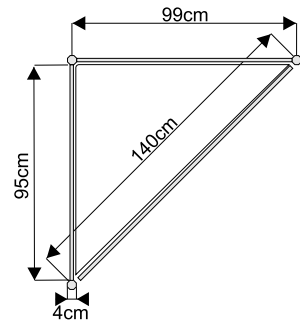

arched counter 153 x 50 cm front

arched counter
153 x 50 cm back

triangular counter 153 x 50 cm

dimensions

front

top view

top view

Podium, height ranging from 20 cm to 110 cm

podium 100 x 100 x 50 cm dimensions

front

podium 50 x 50 x 50 cm

front

triangular podium 100 x 100 x 50 cm

top view

wall panel

white 226 x 97 cm

plexiglass

openwork 226 x 97 cm

dimensions

Glass showcase with two shelves – height 240 cm

showcase 100 x 50 cm

dimensions

showcase 50 x 50 cm

arched plexiglass showcase

151 x 50 cm

glass counter – height 100 cm

counter 100 x 50 cm

dimensions

counter 50 x 50 cm

arched counter

151 x 50 cm

Rack with 3 shelves – height 240 cm